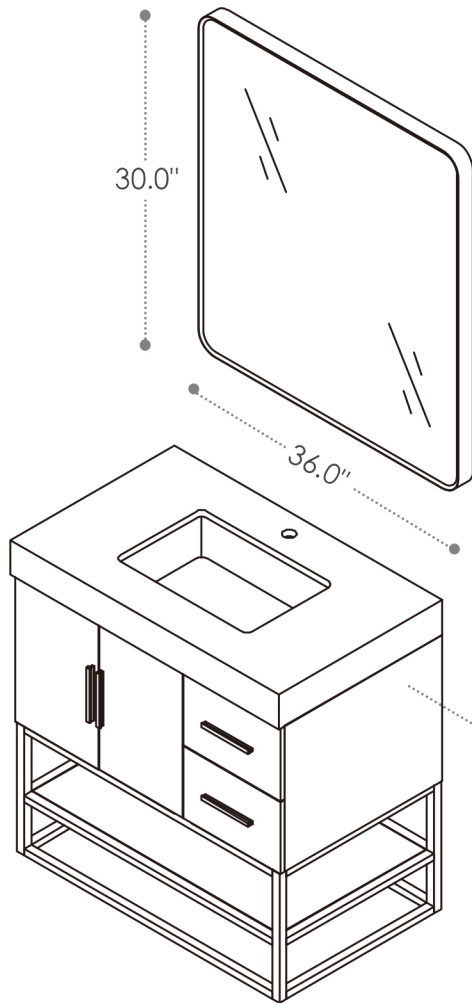

ALTAIR

FASHION BATHROOM LIFE

Altair Design, Inc.

Bianco

36"W x 22"D

Bathroom Vanity

36"W×22"D×34"H inches

INSTALLATION SPECIFICATION

Item#	552036G		
Color	Light Brown/Black Oak		
Overall Dimension	36 in W x 22 in D x 34 in H		
Vanity Material	Solid wood and long-lasting plywood		
Hardware Finsh	Zinc Alloy Brushed Gold		
Number of Door	2 soft-closing doors		
Number of Drawers	2 soft-closing drawers		
Metal Base Material	Stainless Steel(Brushed Gold)		
Countertop Material	Composite Stone - White	Shape	Rectangular
Top Thickness	4 inch	Installation Type	Freestanding
Assembly Required	No	Backsplash Height	Not included
Faucet Hole Spacing(in.)	Single Hole	Sink	Single Undermount Sink

All measurements are approximate. Measurements may vary +/-1/2".
Does not include faucet, drain assembly, P-trap